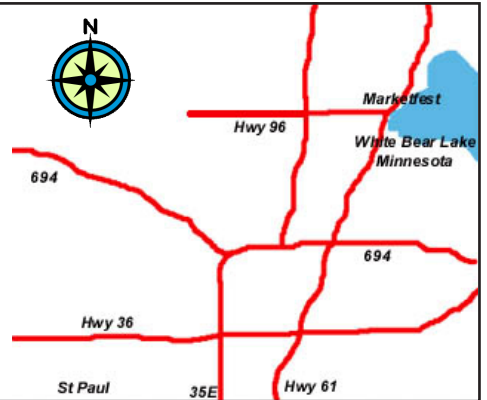

July 8

Kowalski's Gazebo Stage
The 617 Band w/Greg McNeely
White Bear Lakes Mitsubishi's 3rd St. Stage
FlashMob!

July 15

Paint The Town Purple Night

Kowalski's Gazebo Stage
Brian David Band
White Bear Lakes Mitsubishi's 3rd St. Stage
Tim Patrick with Standard Deviation

July 22

Kowalski's Gazebo Stage
Steve Clark and the Working Stiffs
White Bear Lakes Mitsubishi's 3rd St. Stage
Crosstown Band

July 29

Fashion Show Night

Kowalski's Gazebo Stage
BBB Jazz Orchestra
White Bear Lakes Mitsubishi's 3rd St. Stage
The Big Strong Men

Downtown White Bear Lake is located just east of of Highway 61 between 3rd Street and 4th Street. Come and enjoy the wonderful evenings of Marketfest!

Questions: 651.429.8537
info@marketfest.org
www.marketfest.org
Facebook: Marketfest